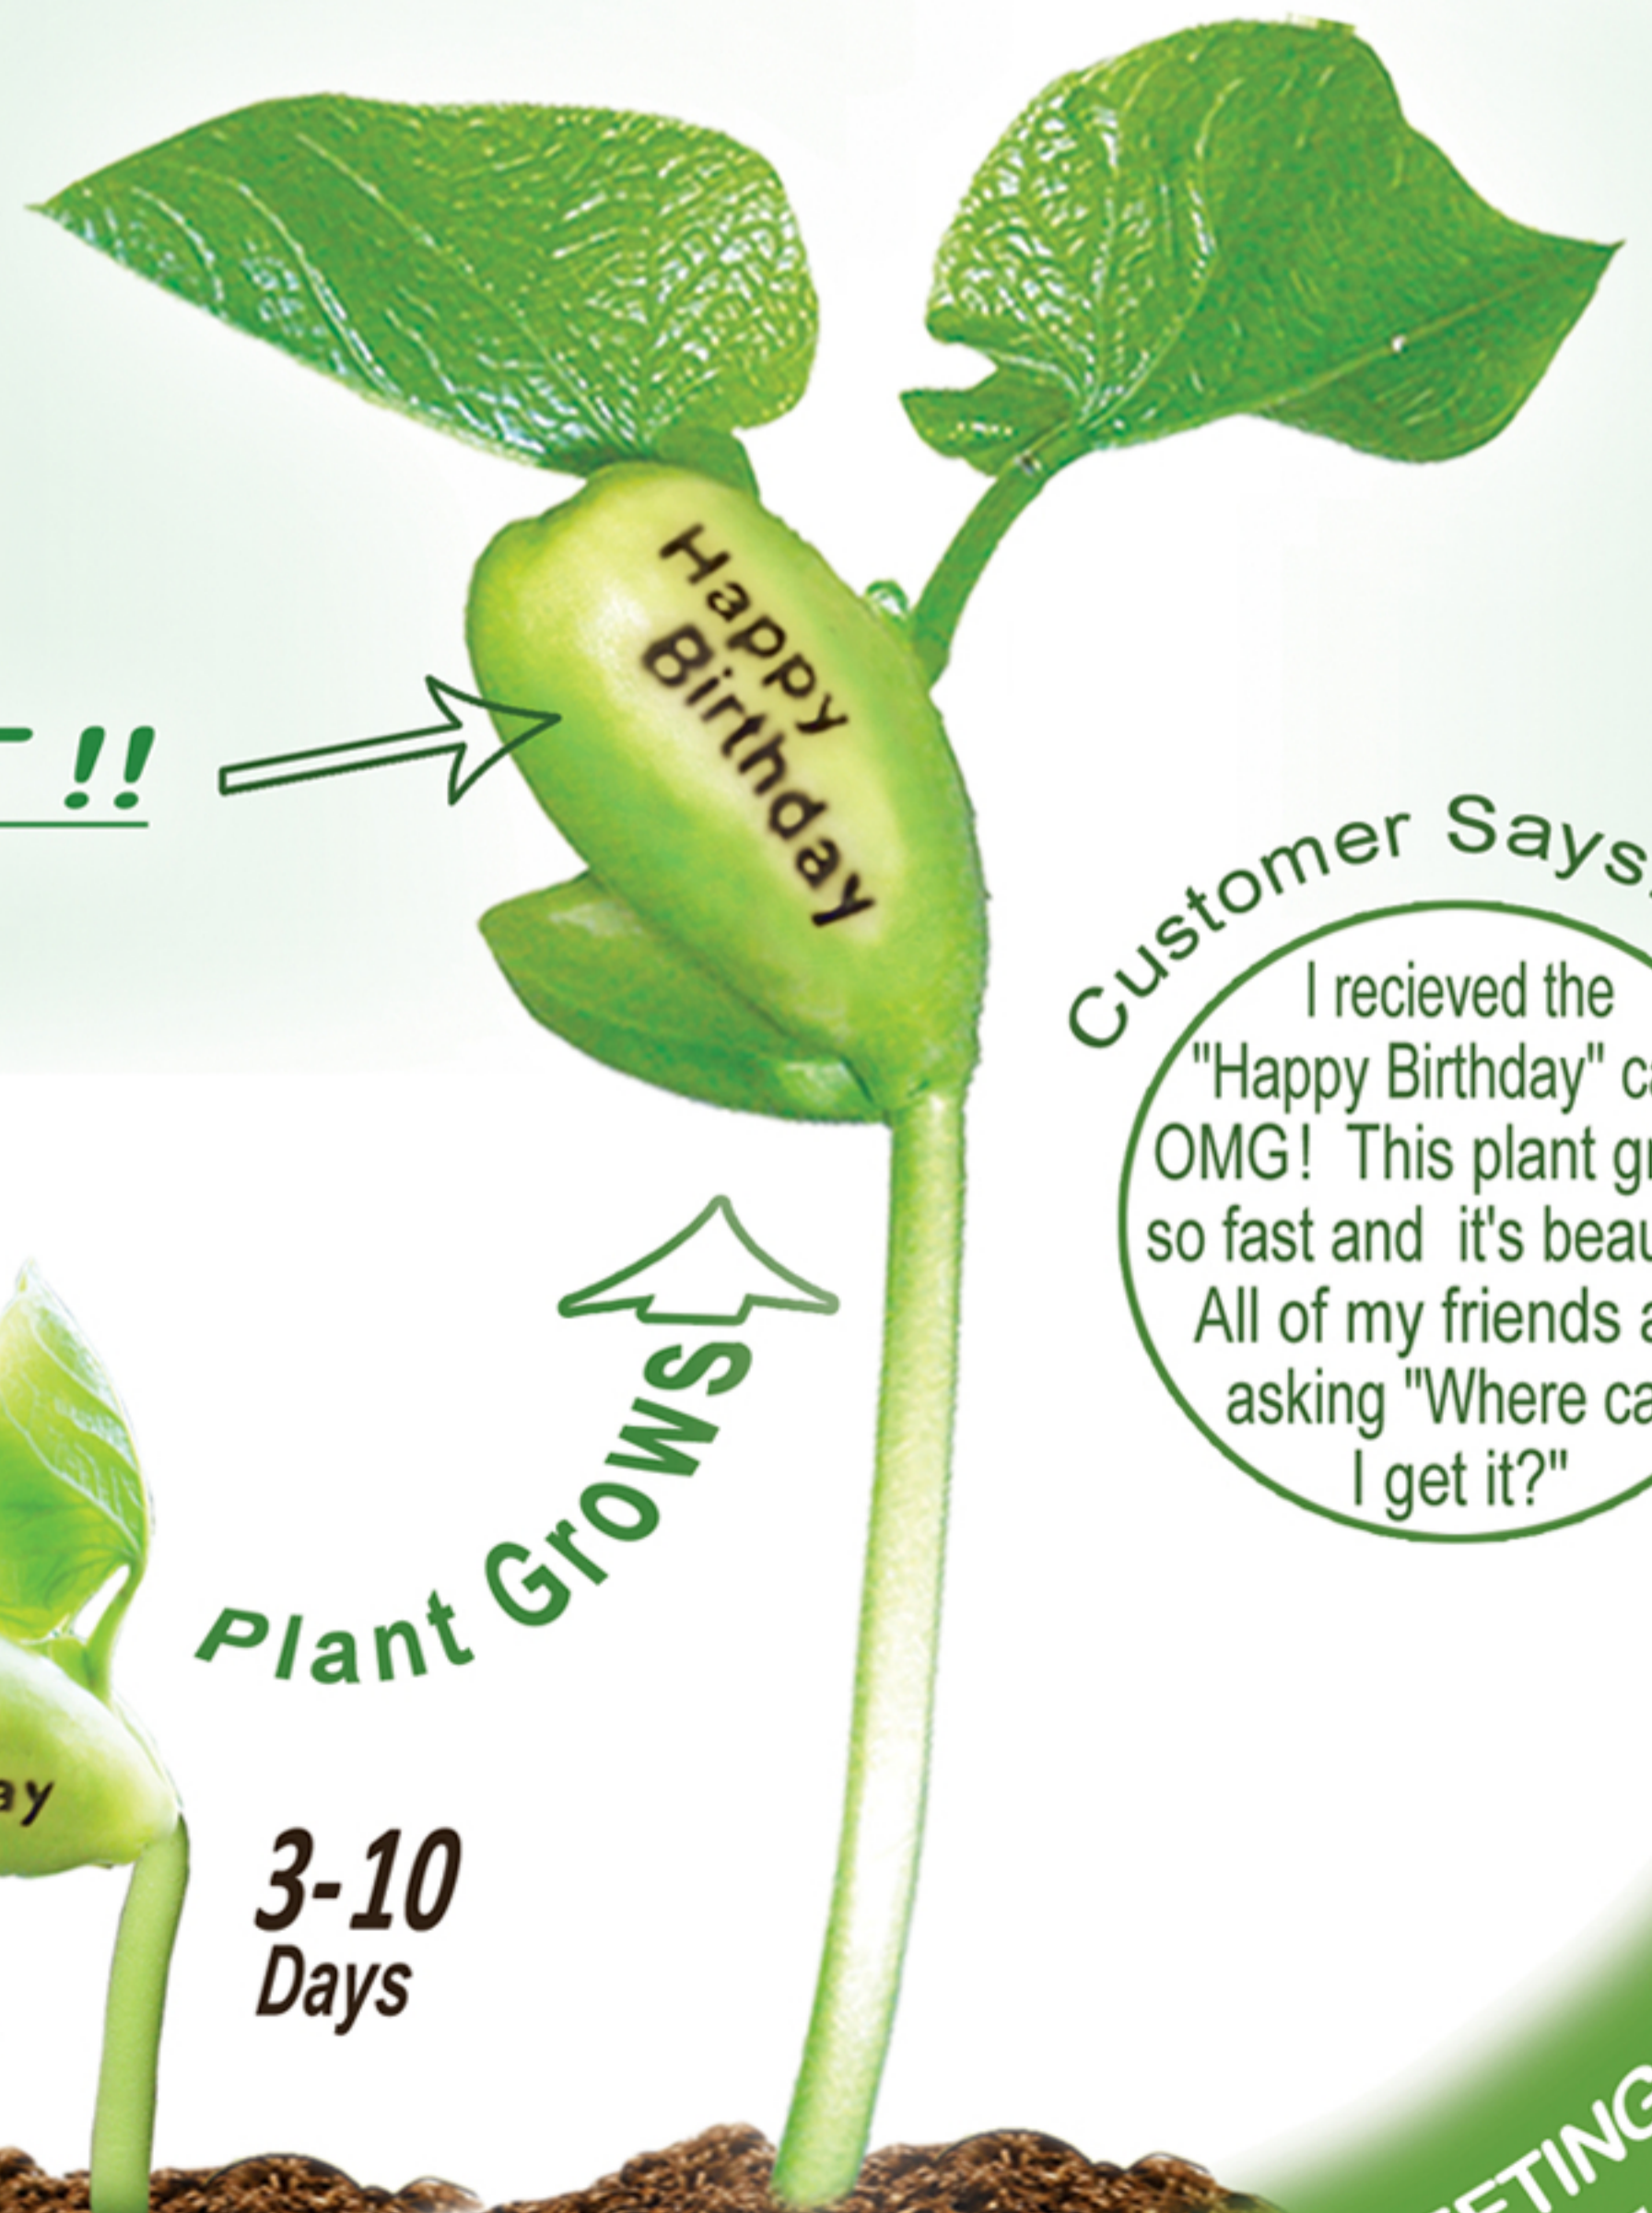

The Nature's Greeting™ Cards

A unique greeting card that includes a rare breed of bean that quickly sprouts to reveal a secret **MESSAGE ENGRAVED on the Growing PLANT !!**

Customer Says:

I recieved the "Happy Birthday" card OMG! This plant grows so fast and it's beautiful! All of my friends are asking "Where can I get it?"

and plant it

Bean sprouts

Plant Grows!

3-10 Days

GREETING CARD CATALOG

About the Nature's Greeting Plant:

WOW!!!

Mature Plant
(produces
bean pods)

Your *Nature's Greeting Message* will appear on the plant within 10 days

Take bean out
and Plant it

Bean sprouts &
Message Appears

Keeps on growing

After 6 months

FAQ for "Nature's Greeting Cards" - All greetings:

What is the concept of the Nature's Greeting Card Message Plant? It's more than just a greeting card, it's a "Nature's Greeting Card", that comes with a rare breed of bean that grows with an engraved message on the plant.